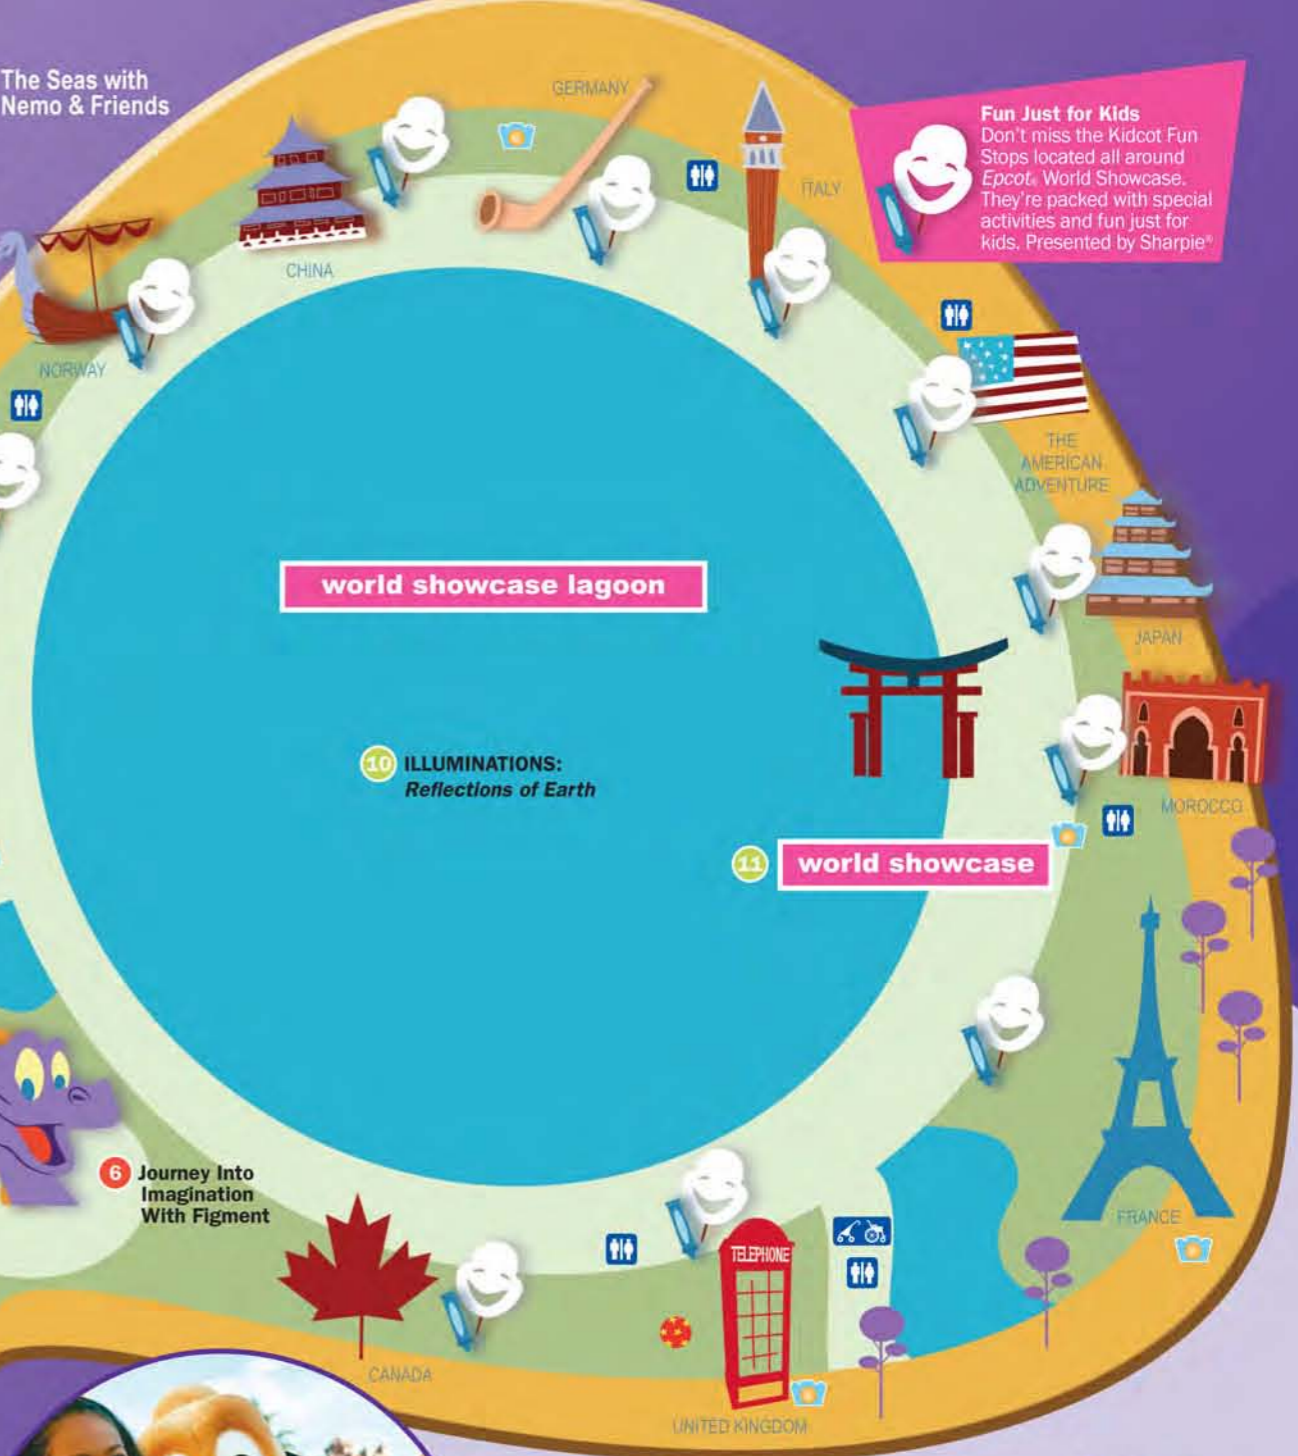

entertainment

- 10 **IllumiNations: Reflections of Earth**—Watch as the sky above World Showcase Lagoon transforms into a breathtaking kaleidoscope of fireworks, color and light. Fireworks can be quite loud at times.
- 11 **World Showcase**—Catch tumbling fun from the Dragon Legend Acrobats in China; rock out with Off Kilter—the hilarious, kilt-wearing band in Canada; and more!

characters

- 12 **Epcot Character Spot**—A great place to Meet 'n Greet with some favorite Disney pals.

Coming to November 16

ENTRANCE

future world

Refer to official Park Guidemap and Times Guide for all attractions and entertainment details.

Epcot Character Spot

LEGEND

	Baby Care Center		Disney's PhotoPass® Location
	First Aid		Stroller and Wheelchair Rentals
	Play Break Area		Restrooms